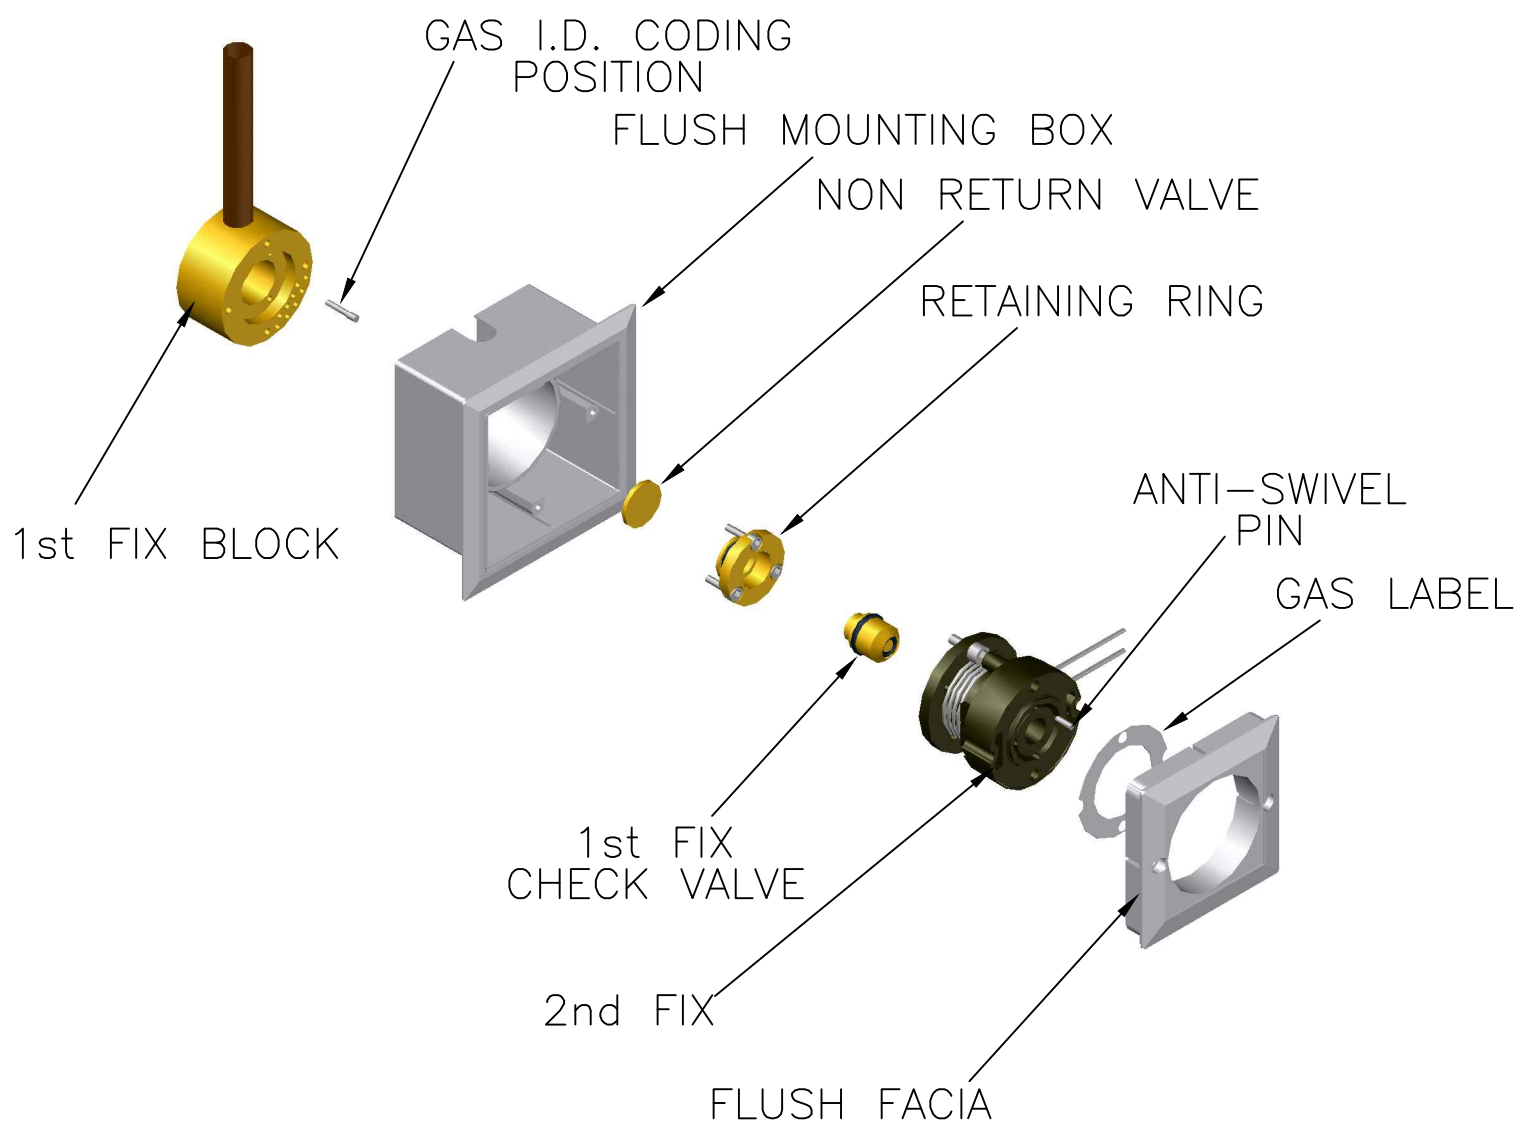

1st Fix Assemblies

Flush Box Assembly

If In Doubt Ask		Material:-					
Do Not Scale	Drawn by K.J.P.	Checked by	Approved by - date	Filename	Date 29/04/2014	Scale NTS	All Dims In mm Unless Otherwise Stated
	PRECISION UK Ltd CPX Technology Building, Pepper Road, Hazel Grove, Stockport. SK7 5BW Tel: 00 44 (0) 161 487 2822 Fax: 00 44 (0) 161 487 2816 Email: info@precisionuk.co.uk www.precisionuk.co.uk			Terminal Unit Selection			
TU-SELECT-01				Revision 0	Sheet 1/1		