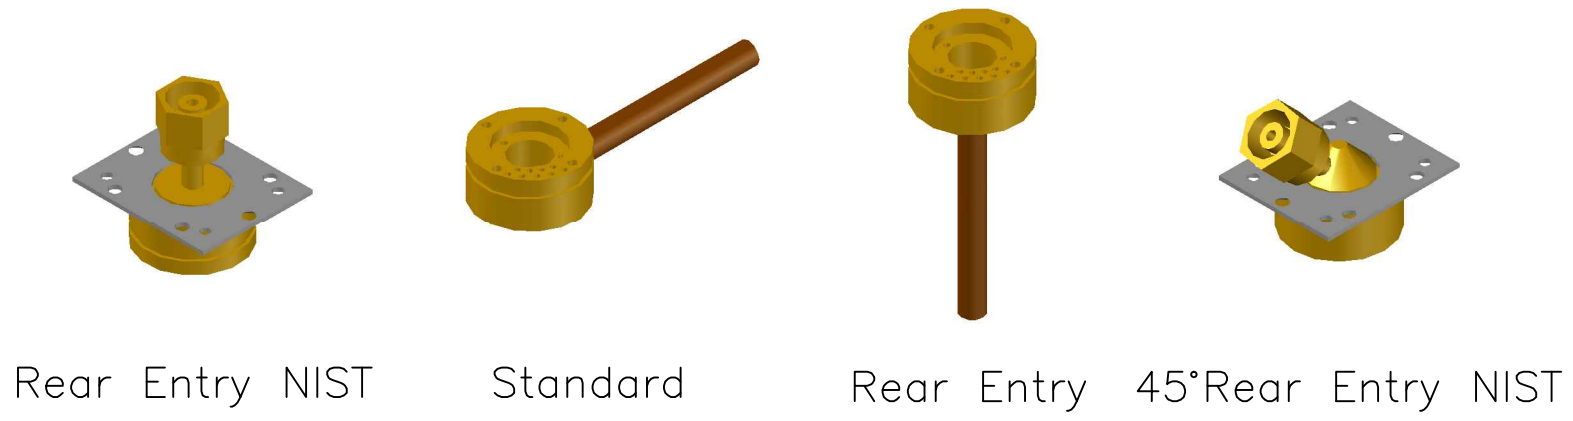

1st Fix Assemblies

Flush Box Assembly

If In Doubt Ask		Material:-					
Do Not Scale	Drawn by K.J.P.	Checked by	Approved by - date	Filename	Date 29/04/2014	Scale NTS	All Dims In mm Unless Otherwise Stated
	PRECISION UK Ltd CPX Technology Building, Pepper Road, Hazel Grove, Stockport. SK7 5BW Tel: 00 44 (0) 161 487 2822 Fax: 00 44 (0) 161 487 2816 Email: info@precisionuk.co.uk www.precisionuk.co.uk			Terminal Unit Selection			
TU-SELECT-01				Revision 0	Sheet 1/1		