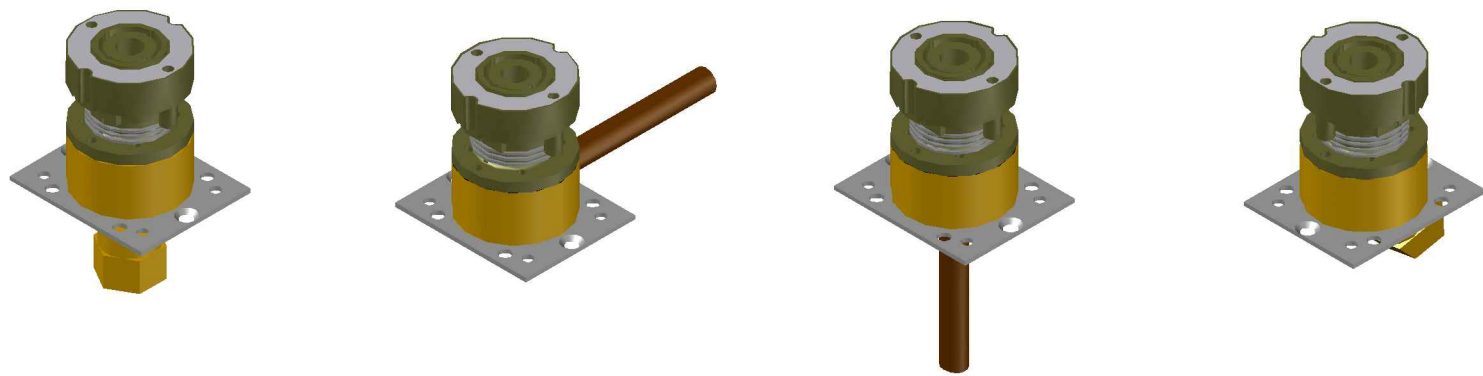

1st Fix Assemblies

Flush Box Assembly

If In Doubt Ask		Material:-					
Do Not Scale	Drawn by K.J.P.	Checked by	Approved by - date	Filename	Date 29/04/2014	Scale NTS	All Dims In mm Unless Otherwise Stated
	PRECISION UK Ltd CPX Technology Building, Pepper Road, Hazel Grove, Stockport. SK7 5BW Tel: 00 44 (0) 161 487 2822 Fax: 00 44 (0) 161 487 2816 Email: info@precisionuk.co.uk www.precisionuk.co.uk			Terminal Unit Selection			
TU-SELECT-01				Revision 0	Sheet 1/1		